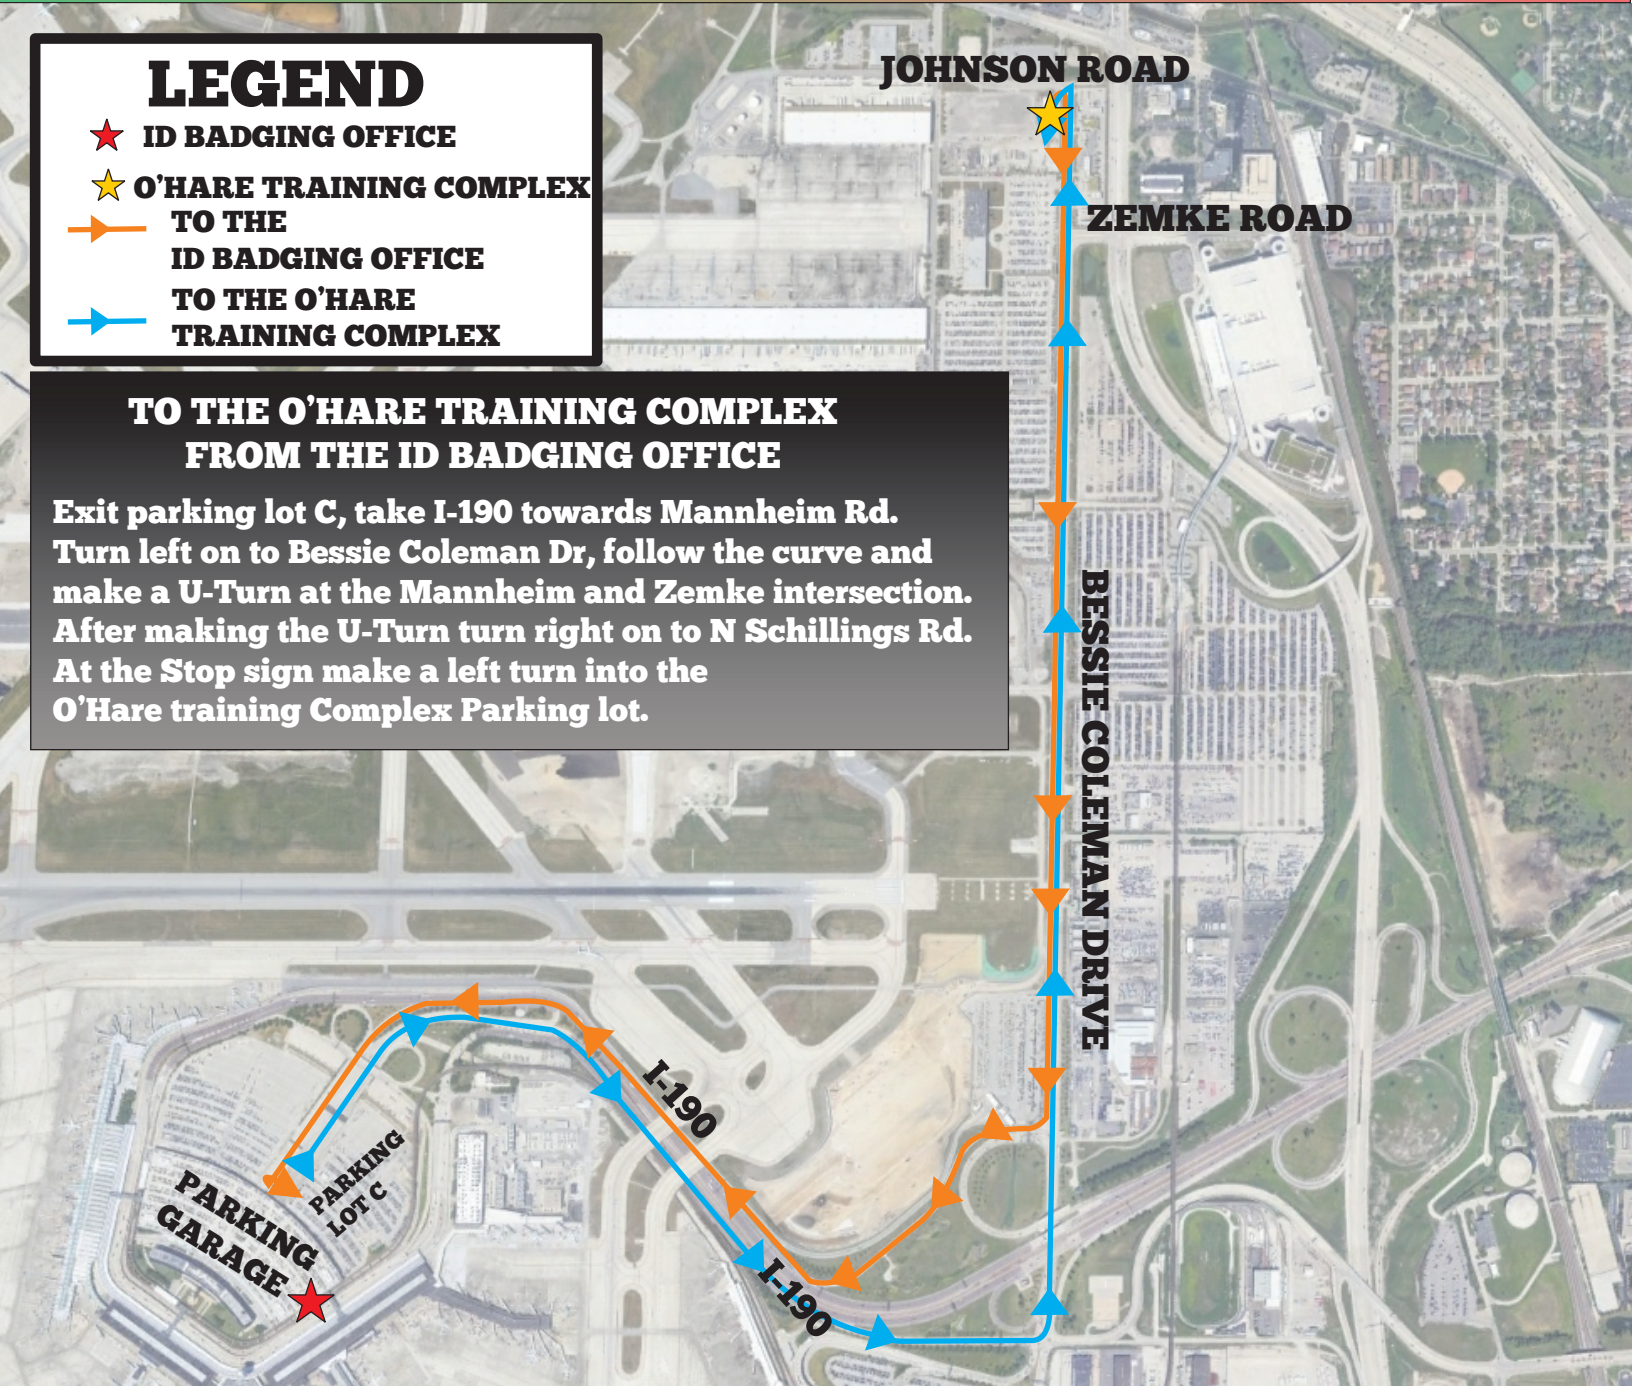

O'HARE TRAINING COMPLEX I.D. BADGING OFFICE DIRECTIONS

LEGEND

- ★ ID BADGING OFFICE
- ★ O'HARE TRAINING COMPLEX
- TO THE ID BADGING OFFICE
- TO THE O'HARE TRAINING COMPLEX

TO THE O'HARE TRAINING COMPLEX FROM THE ID BADGING OFFICE

Exit parking lot C, take I-190 towards Mannheim Rd. Turn left on to Bessie Coleman Dr, follow the curve and make a U-Turn at the Mannheim and Zemke intersection. After making the U-Turn turn right on to N Schillings Rd. At the Stop sign make a left turn into the O'Hare training Complex Parking lot.