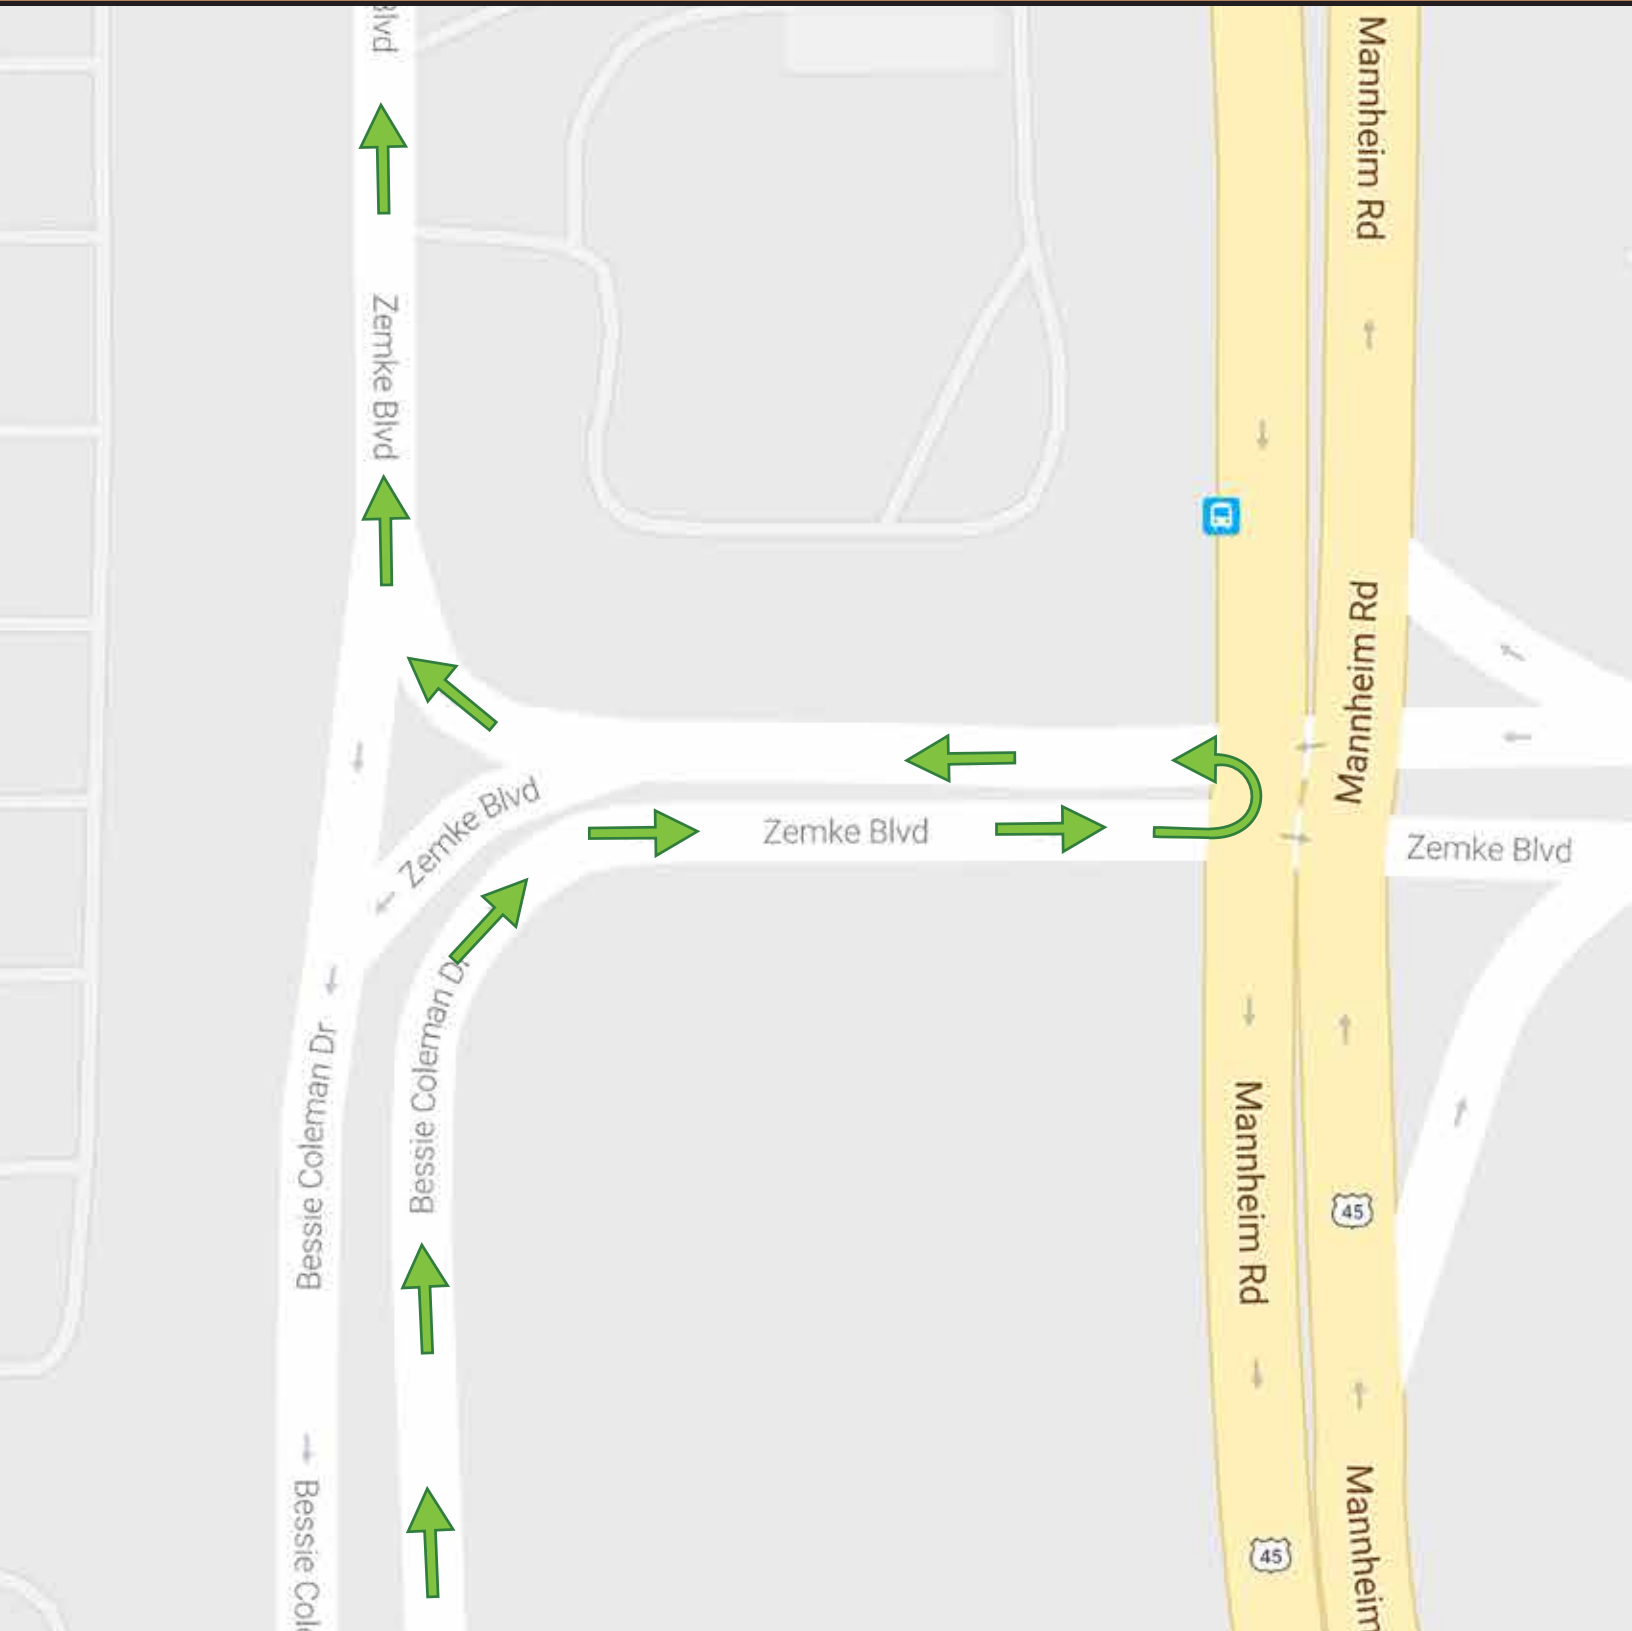

ZEMKE & MANNHEIM U-TURN

Northbound Bessie Coleman Dr. traffic is required to perform a LEGAL U-turn in the intersection of Zemke & Mannheim. Follow signage for U-turn instructions. Do not make U-turn on red light.