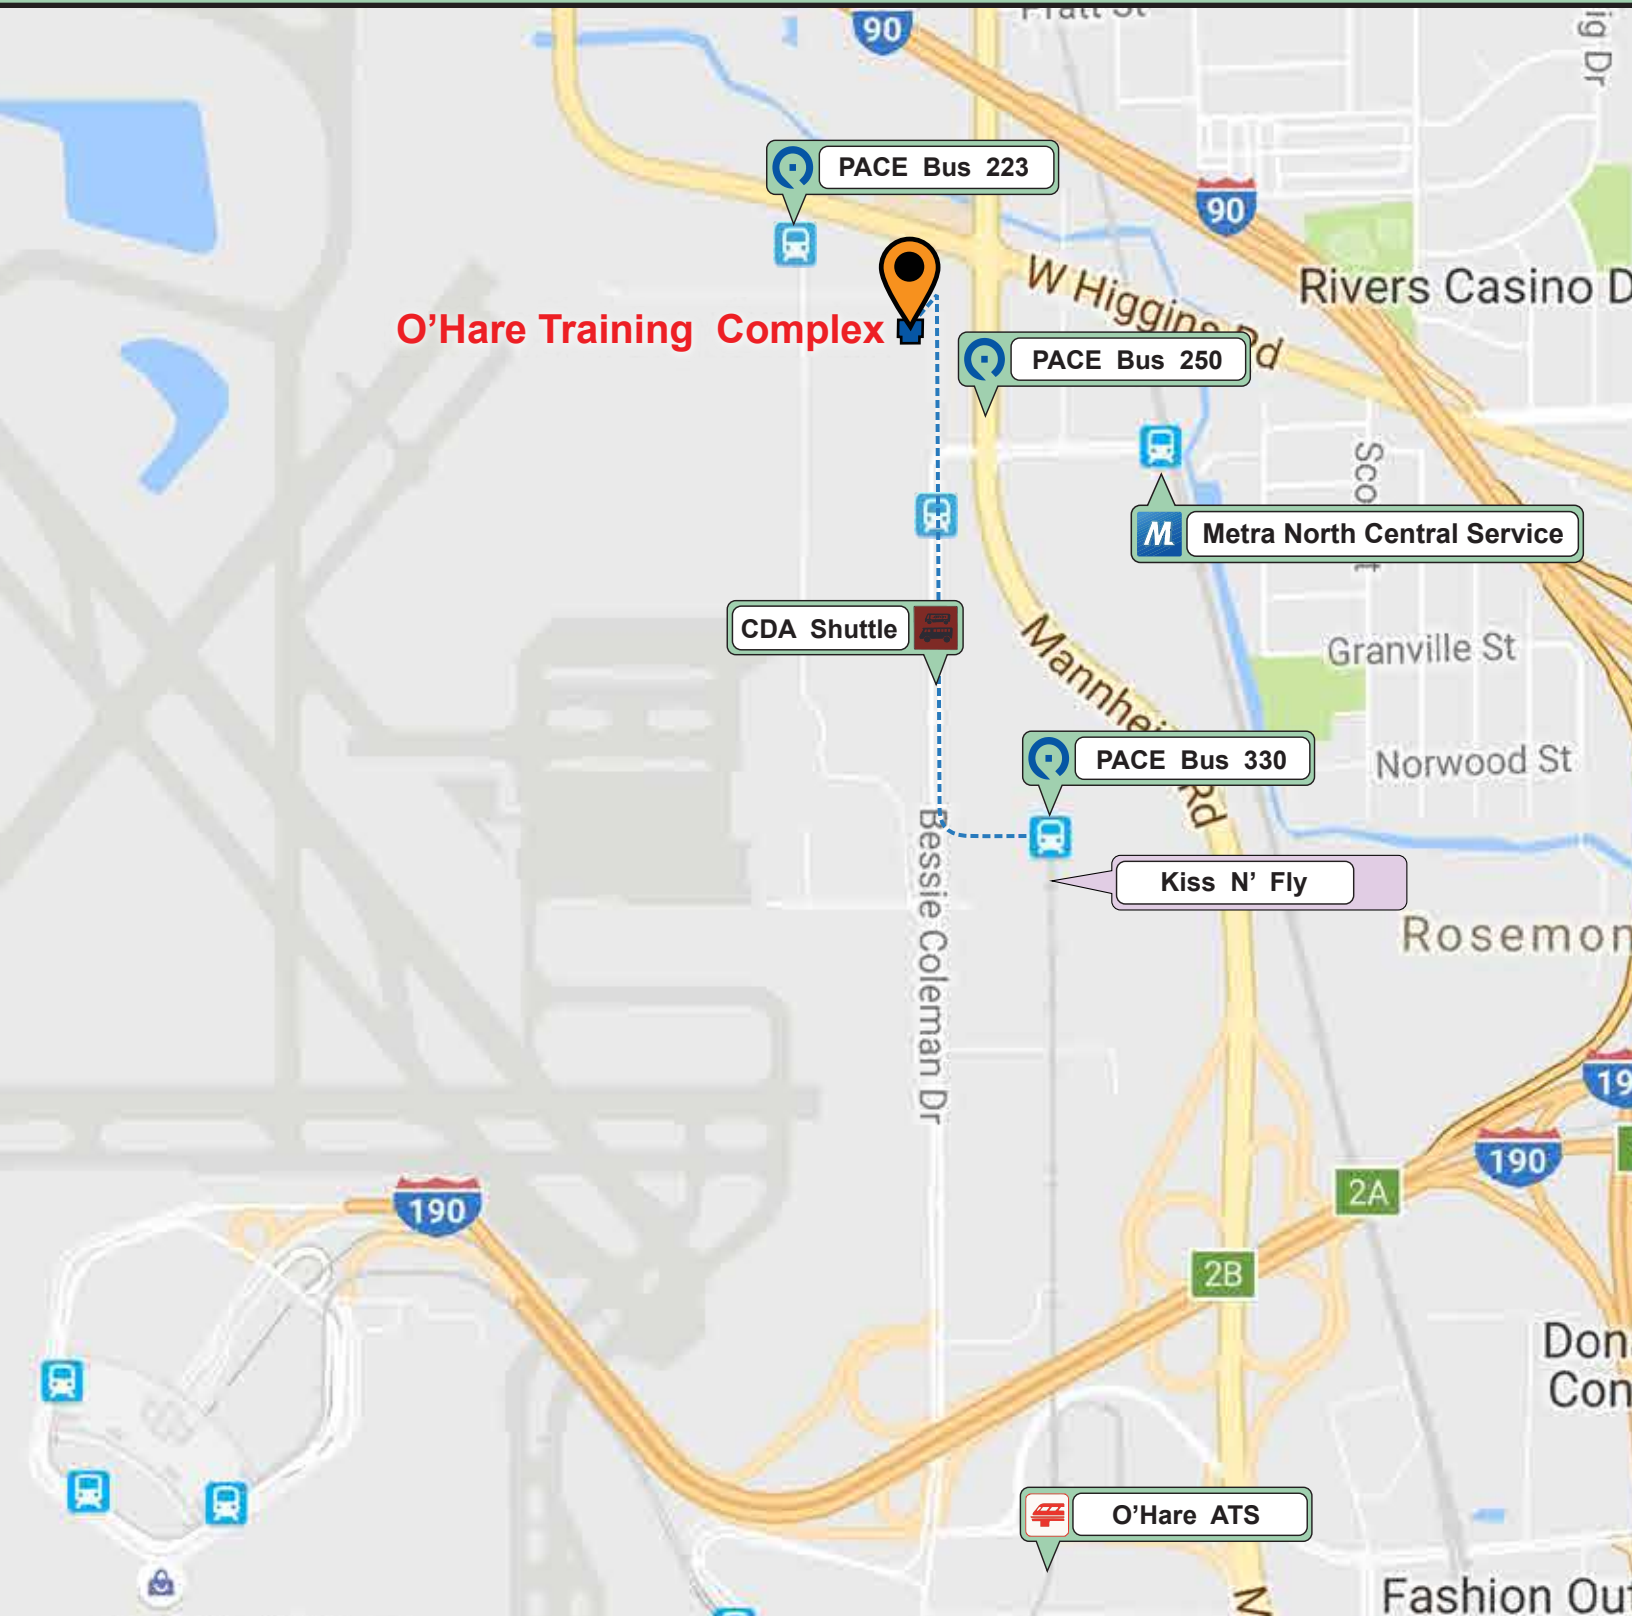

O'HARE TRAINING COMPLEX

PUBLIC TRANSPORTATION GUIDE

www.rtachicago.com (312) 836-7000

www.metrarail.com (312) 322-6777

www.pacebus.com (847) 364-PACE

<http://www.flychicago.com/OHare/EN/AtAirport/Facilities/TravelerServices/Airport-Transit-System.aspx>